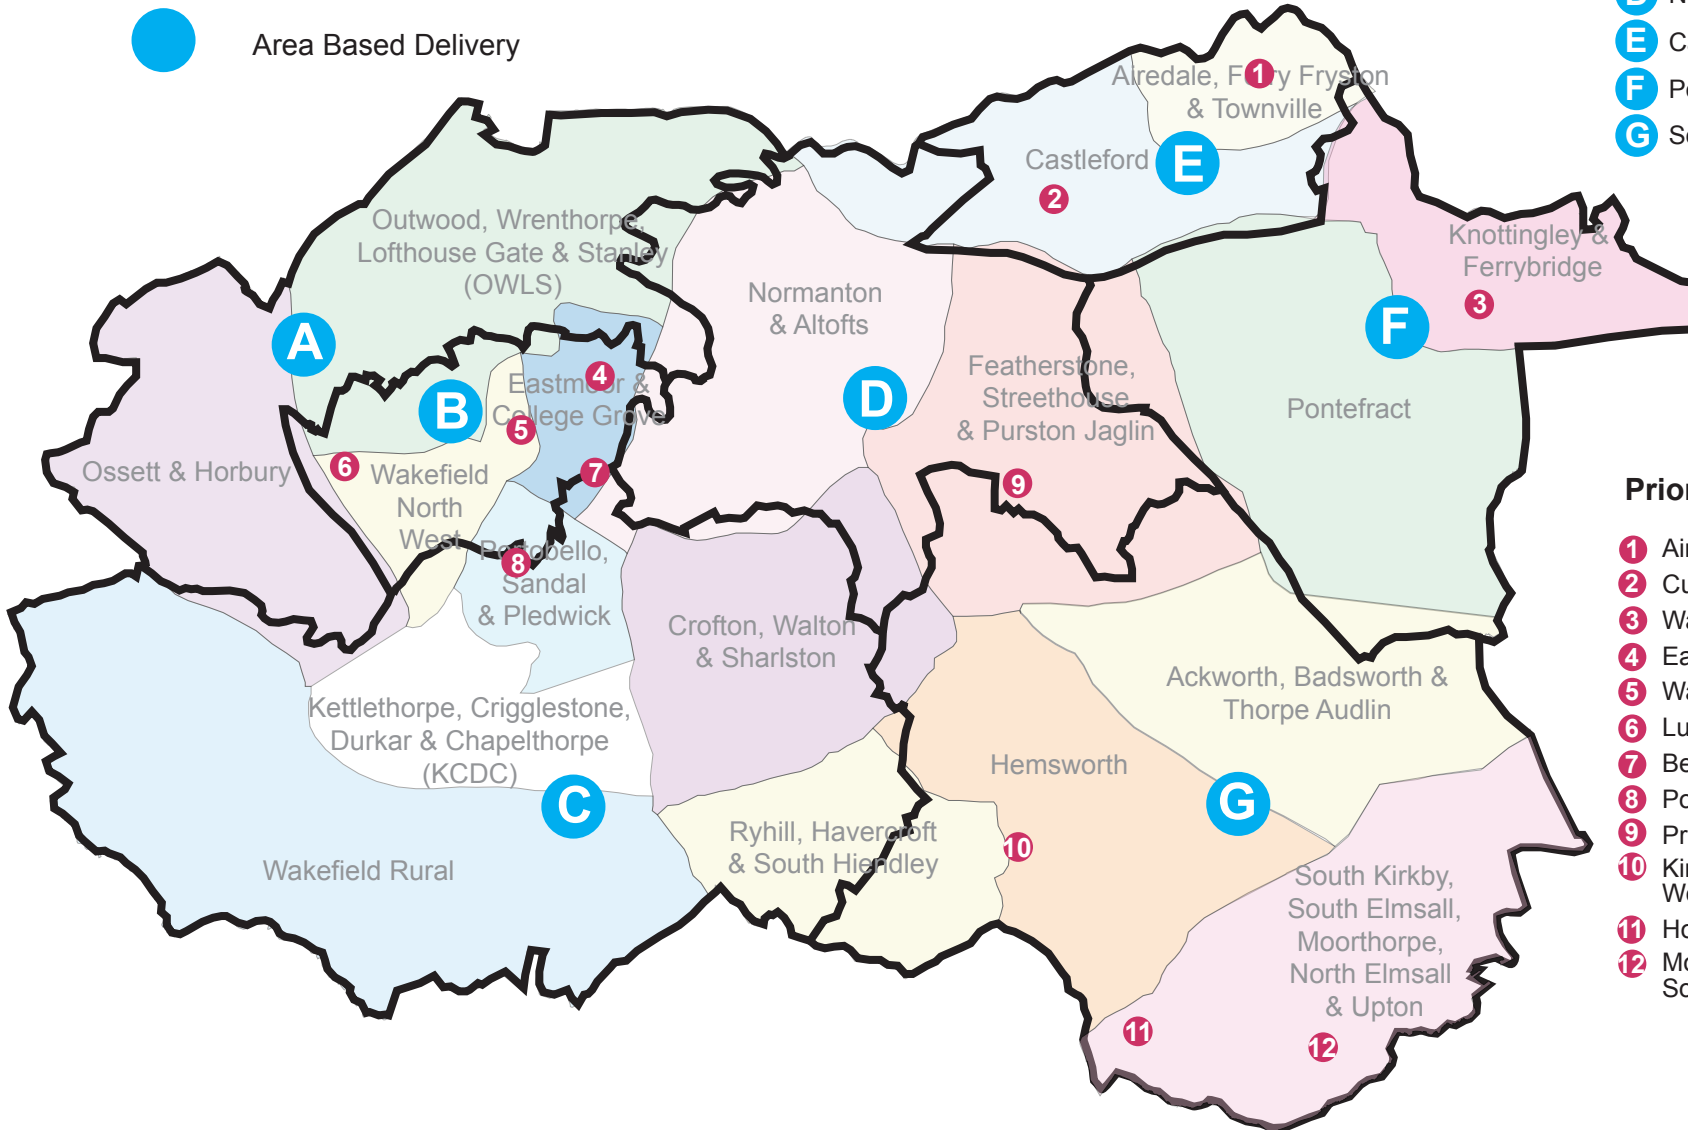

New arrangements for Area Based Delivery and VOX Neighbourhood Networks

-  Seven Area Boundaries
-  Priority Neighbourhoods
-  Area Based Delivery

Seven Delivery Areas

-  A Wakefield North West
-  B Wakefield Central
-  C Wakefield Rural
-  D Normanton & Featherstone
-  E Castleford
-  F Pontefract & Knottingley
-  G South East

Priority Neighbourhoods

- 1 Airedale & Ferry Fryston
- 2 Cutsyke
- 3 Warwick Estate, Knottingley
- 4 Eastmoor
- 5 Wakefield City Centre
- 6 Lupset
- 7 Belle Vue
- 8 Portobello
- 9 Priory Estate, Featherstone
- 10 Kinsley with Hemsworth, West End & Ashfield
- 11 Holmsley, South Kirkby
- 12 Moorthorpe & Westfield, South Elmsall